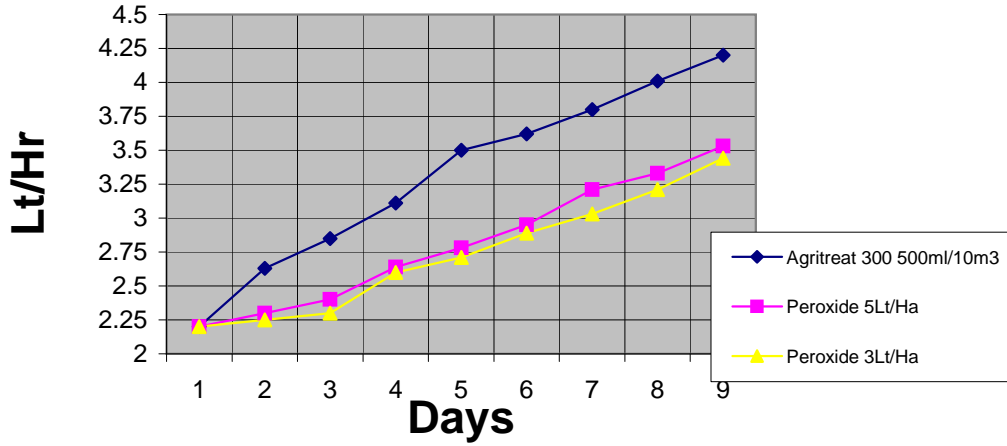

Bananas Komatipoort 4.2 Lt hr Eurodrip Drippers (one application)

Bananas Komatipoort 4.2 Lt/Hr Eurodrip Compensated Drippers (one application)